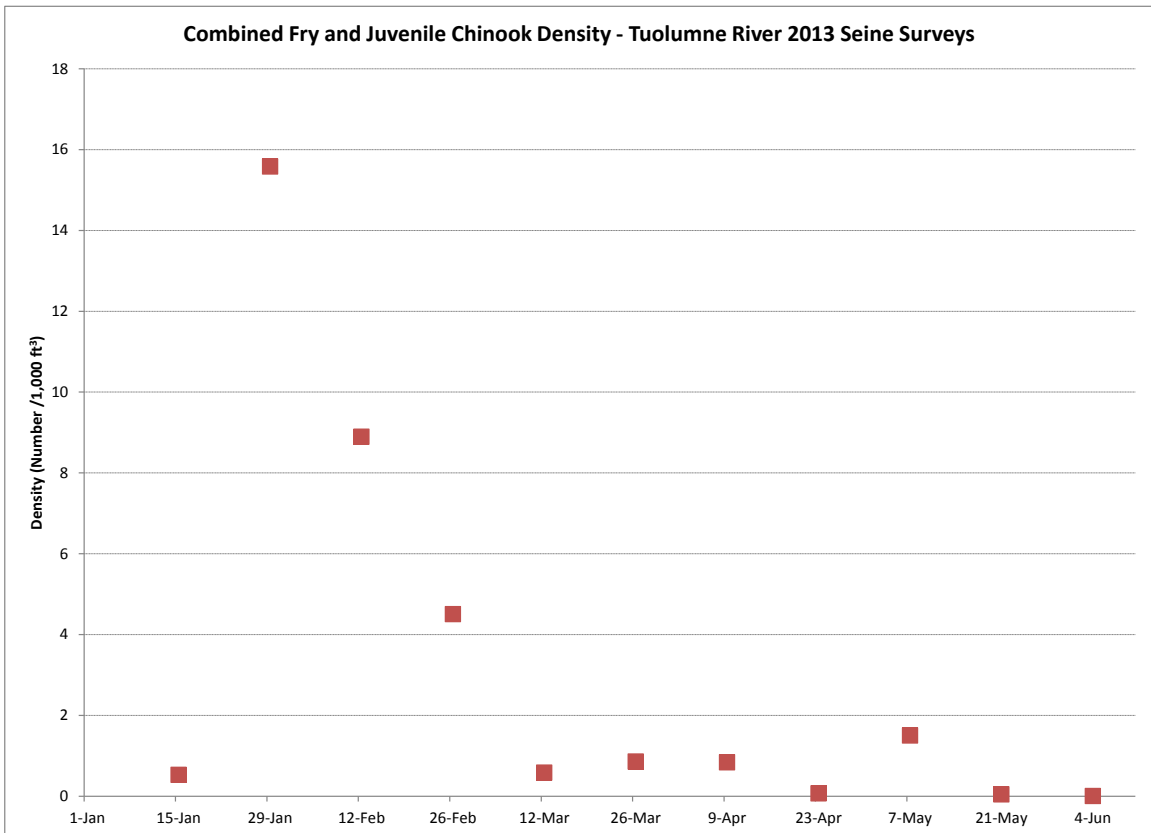

Lower Tuolumne River seine data for 2013

River flows and delta exports during 2013 seine surveys