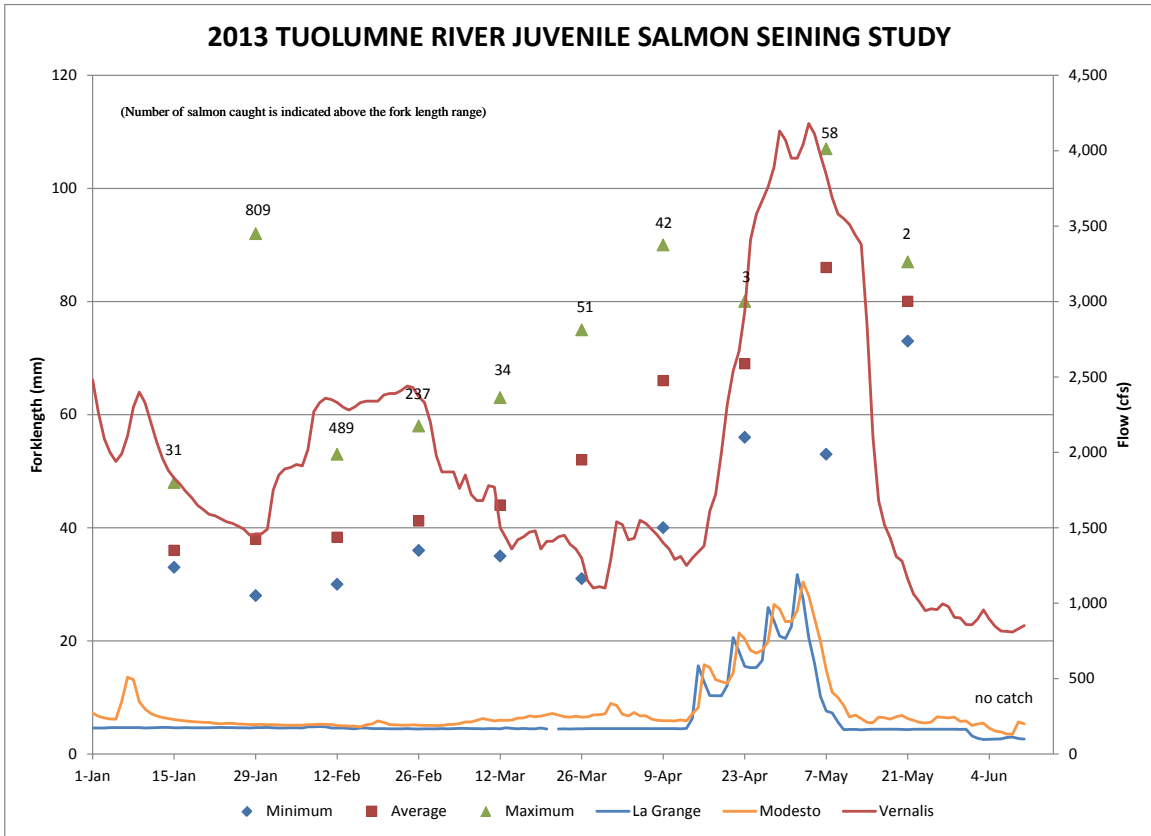

Lower Tuolumne River seine data for 2013

River flows and delta exports during 2013 seine surveys